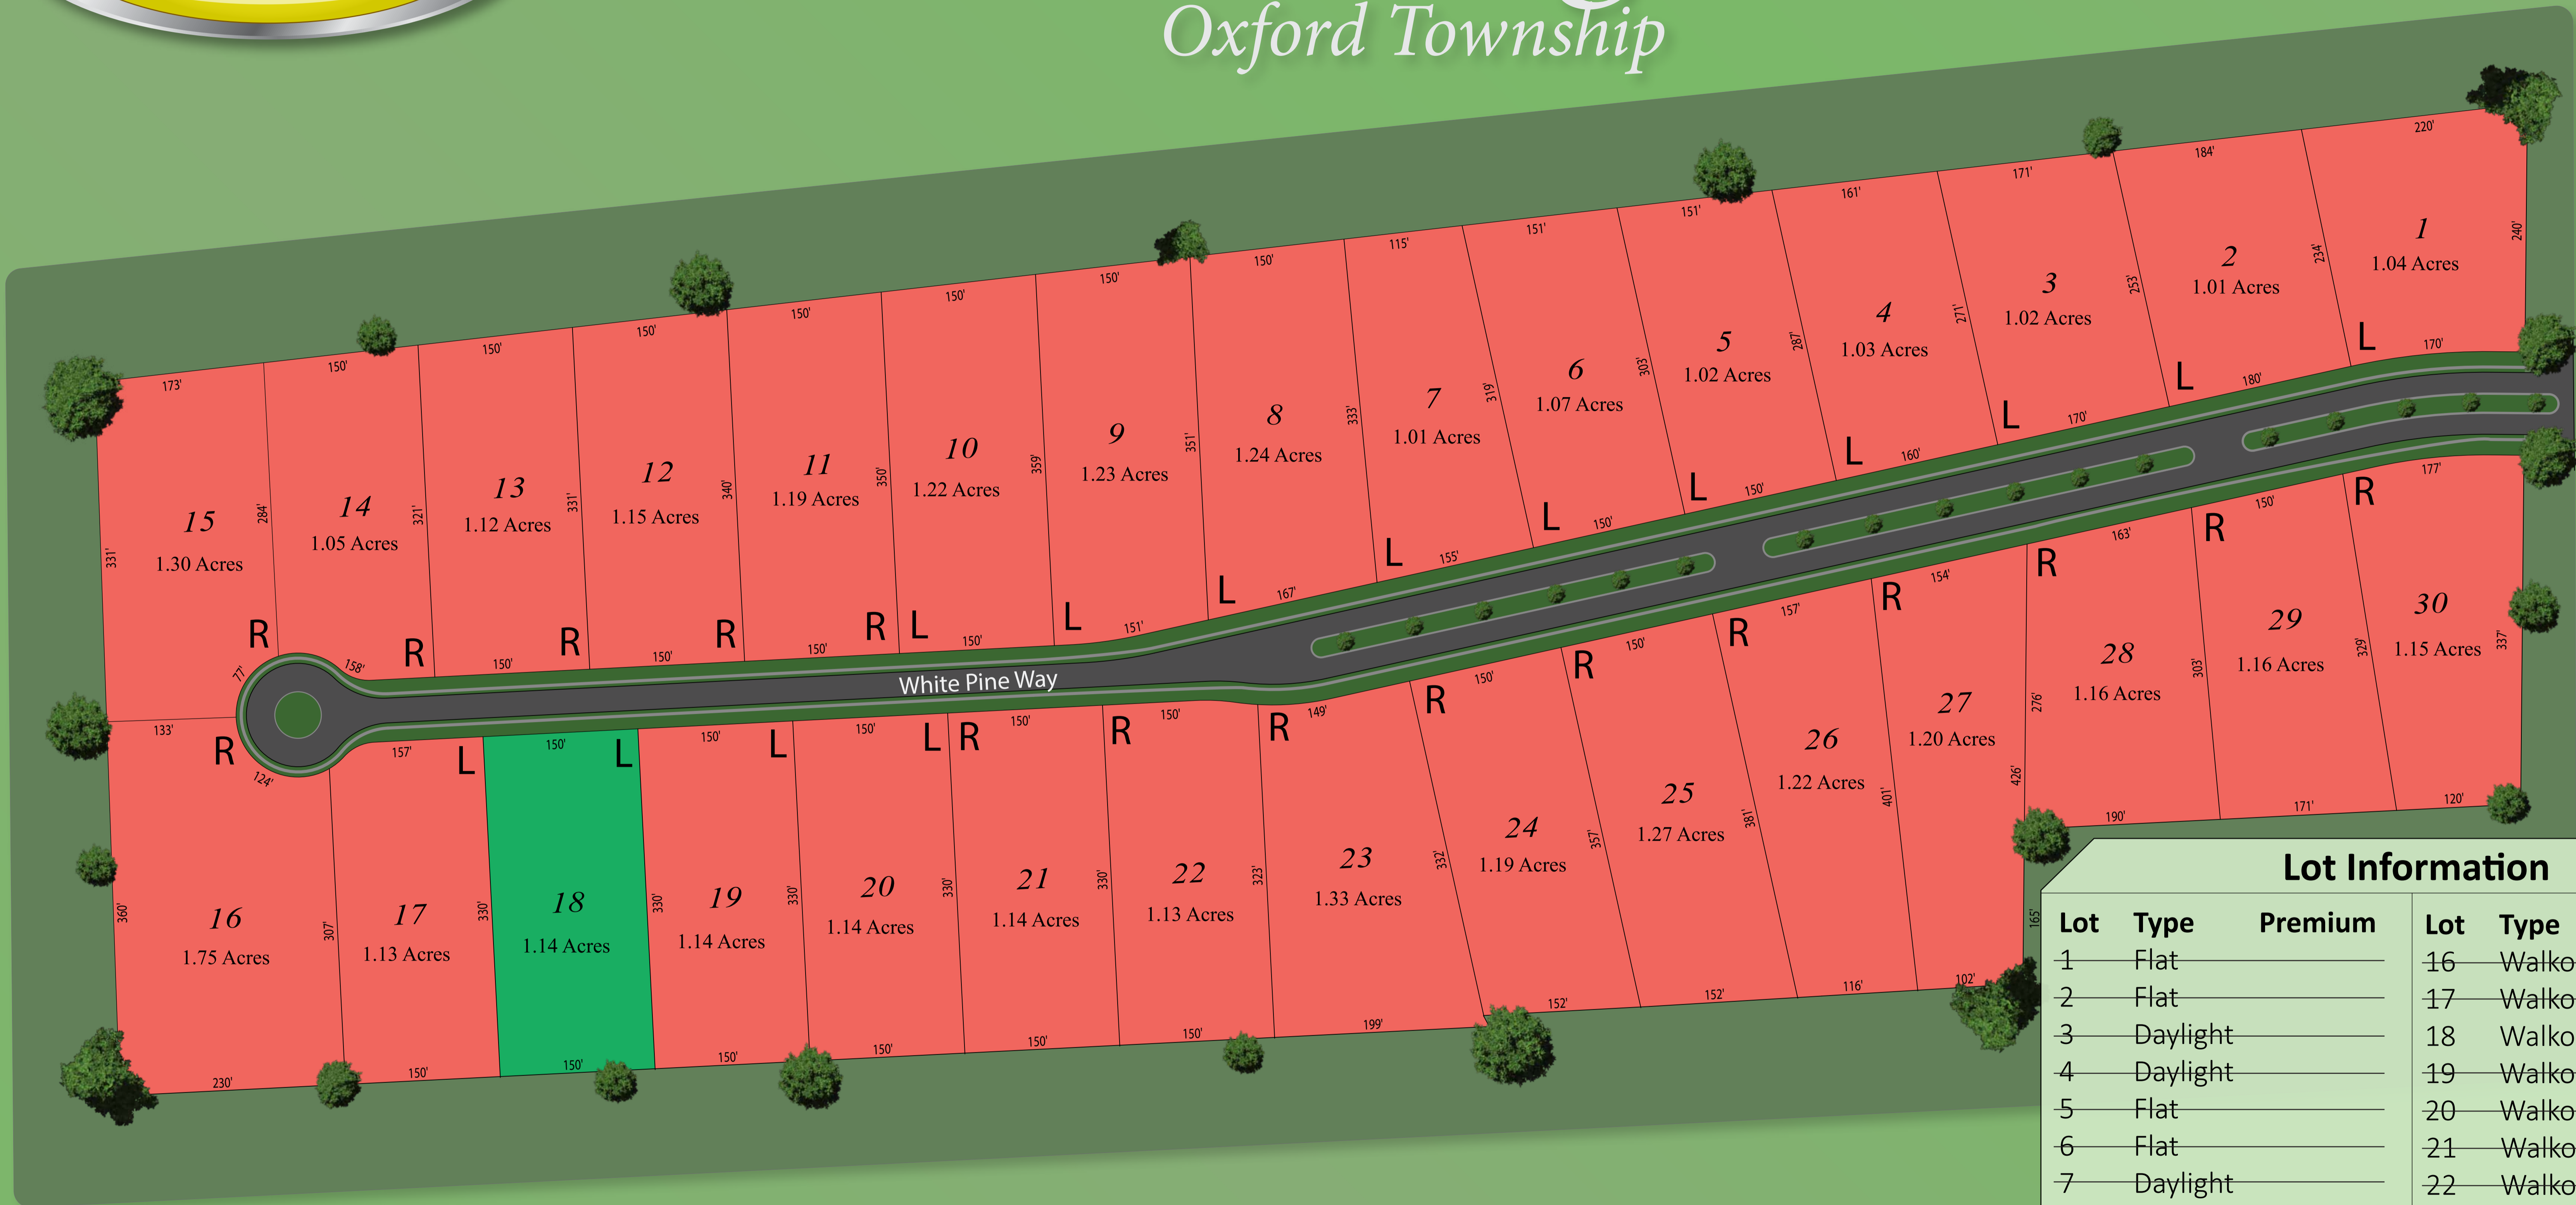

# Savannah Ridge Estates

## Oxford Township

Lot Information					
Lot	Type	Premium	Lot	Type	Premium
1	Flat		16	Walkout	
2	Flat		17	Walkout	
3	Daylight		18	Walkout	\$39,900
4	Daylight		19	Walkout	
5	Flat		20	Walkout	
6	Flat		21	Walkout	
7	Daylight		22	Walkout	
8	Walkout		23	Walkout	
9	Flat		24	Walkout	
10	Flat		25	Walkout	
11	Flat		26	Daylight	
12	Daylight		27	Daylight	
13	Daylight		28	Daylight	
14	Flat		29	Flat	
15	Flat		30	Flat	